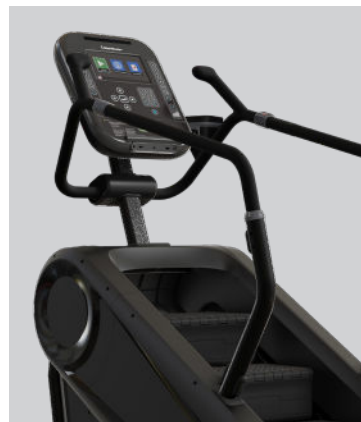

PRODUCT DESIGN FEATURES

Available with a variety of OpenHub console options, safety-stop sensor and a redesigned handrail system that supports multiple climbing positions and includes integrated speed and stop controls for a better user experience. Additionally, the service panel removes with 4 fasteners, allowing for easy access to drive train and electronics.